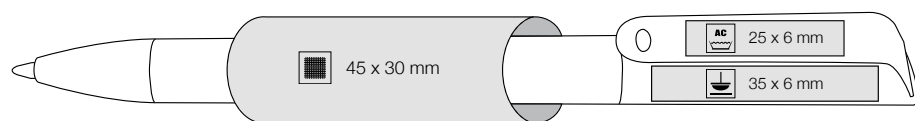

- 3229
- 3521
- 3609
- 3630
- 3937
- 4303
- 4070
- 4031
- 4507